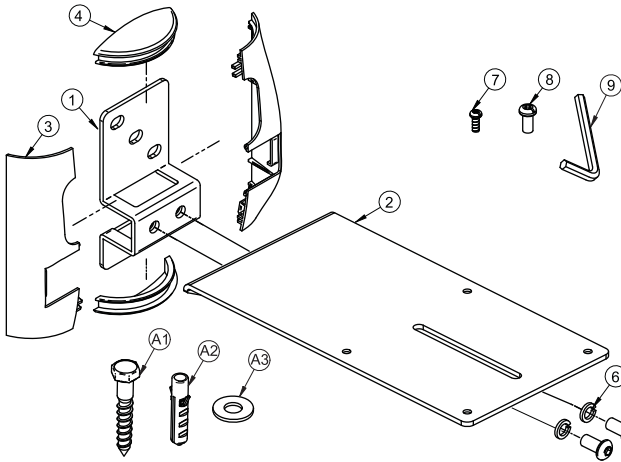

PARTS LIST

REF	PART NAME	QTY
1	WALL MOUNT	1
2	SHELF	1
3	WALL MOUNT COVER	2
4	END CAP	2
5	M8 x 16.5mm ALLEN SCREW	2
6	M8 SPRING WASHER	2
7	M4 x 10mm SCREW	4
8	UNC 1/4" x 1/2" SCREW	1
9	5mm ALLEN KEY	1
REF	FIXING KIT	QTY
A1	8 x 50mm COACH SCREW	4
A2	No. 10 WALL PLUG	4
A3	M8 WASHER	4