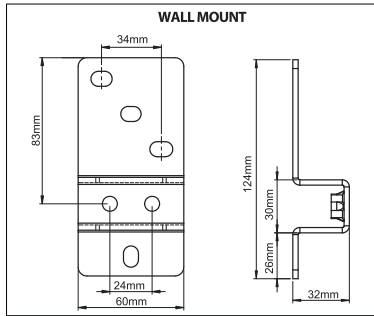

PRODUCT DIMENSIONS

B-TECH AUDIO VIDEO MOUNTS

HEAD OFFICE

B-Tech International Limited

Bennett House, Long March, Daventry, Northants., NN11 4NR, UK

Email: info@btechavmounts.com

www.btechavmounts.com

AMA-BT7868-V1-PROBX-0515-BTECH MADE IN THE UK