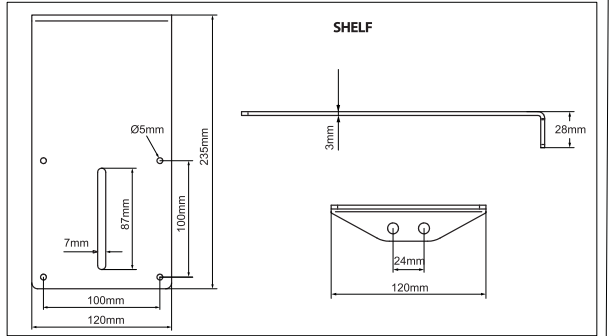

PRODUCT DIMENSIONS

B-TECH AUDIO VIDEO MOUNTS

HEAD OFFICE

B-Tech International Limited

Bennett House, Long March, Daventry, Northants., NN11 4NR, UK

Email: info@btechavmounts.com

www.btechavmounts.com

AMA-BT7868-V1-PROBX-0515-BTECH MADE IN THE UK